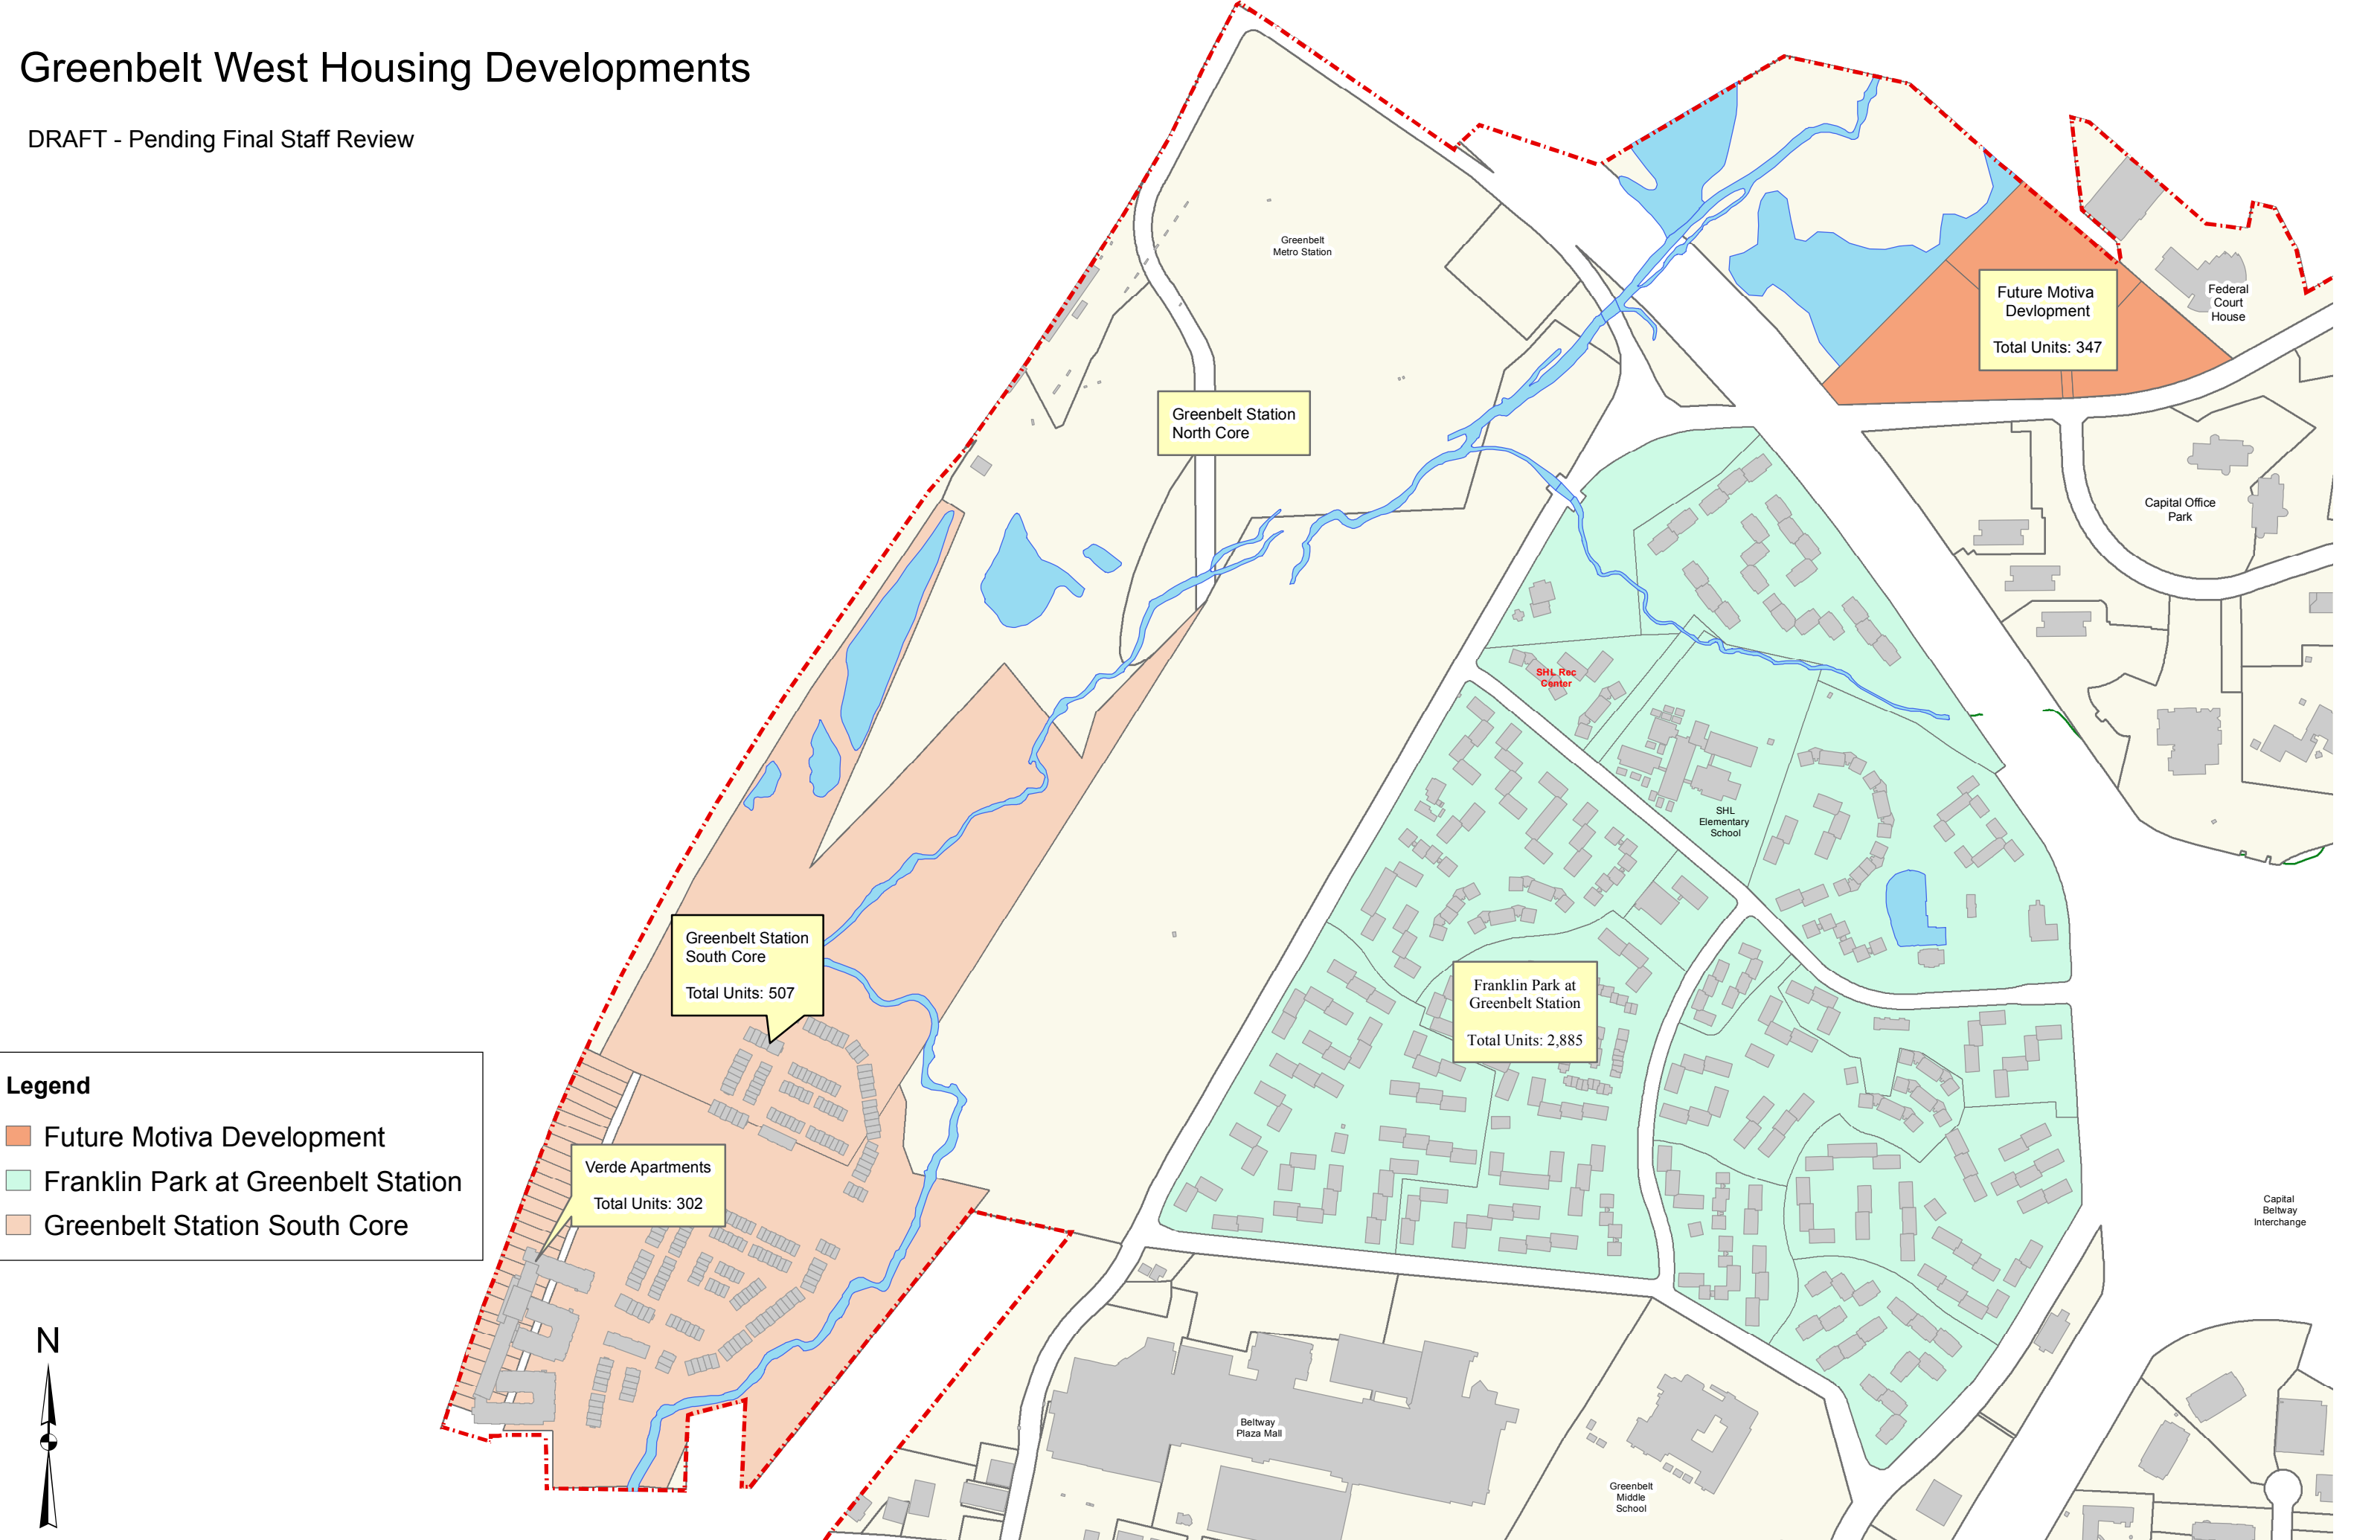

Greenbelt West Housing Developments

DRAFT - Pending Final Staff Review

Legend

- Future Motiva Development
- Franklin Park at Greenbelt Station
- Greenbelt Station South Core